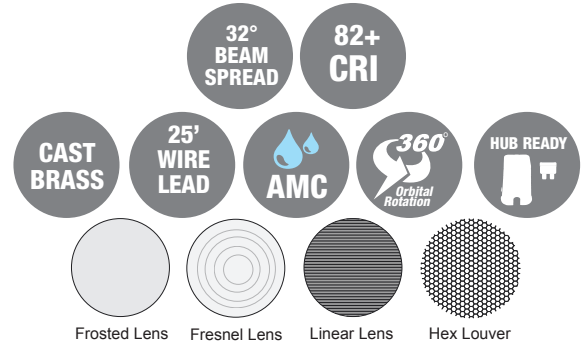

PRODUCT SPECIFICATIONS

PROJECT:	
MODEL #:	
LAMP(S):	
NOTES:	

Specifications:

- Solid cast brass construction
- Machined brass thumb screw
- High temperature LED *FLEX-FIT™* lamp retainer
- PAR36 screw terminal lamp connection
- Premium grade direct burial cable
- Complete lens set included
- 13W max. LED lamp / 50W max. halogen
- Large Stabilizer mounting stake included
- Weathered brass finish standard
- Limited lifetime warranty

Light Distribution Cones:

LED-13W-CPFL27K

	Illuminance at a Distance			
	Center Beam fc	Beam Width		
4.3ft	47.9 fc	3.1 ft	3.1 ft	
8.7ft	11.7 fc	6.3 ft	6.2 ft	
13.0ft	5.24 fc	9.4 ft	9.2 ft	
17.3ft	2.96 fc	12.5 ft	12.3 ft	
21.7ft	1.88 fc	15.6 ft	15.4 ft	
26.0ft	1.31 fc	18.7 ft	18.5 ft	

■ Vert. Spread: 39.6°
■ Horiz. Spread: 39.1°

LED-13W-CPFL30K

	Illuminance at a Distance			
	Center Beam fc	Beam Width		
4.3ft	41.3 fc	3.5 ft	3.5 ft	
8.7ft	10.1 fc	7.0 ft	7.0 ft	
13.0ft	4.51 fc	10.5 ft	10.4 ft	
17.3ft	2.55 fc	14.0 ft	13.9 ft	
21.7ft	1.62 fc	17.5 ft	17.4 ft	
26.0ft	1.13 fc	21.0 ft	20.9 ft	