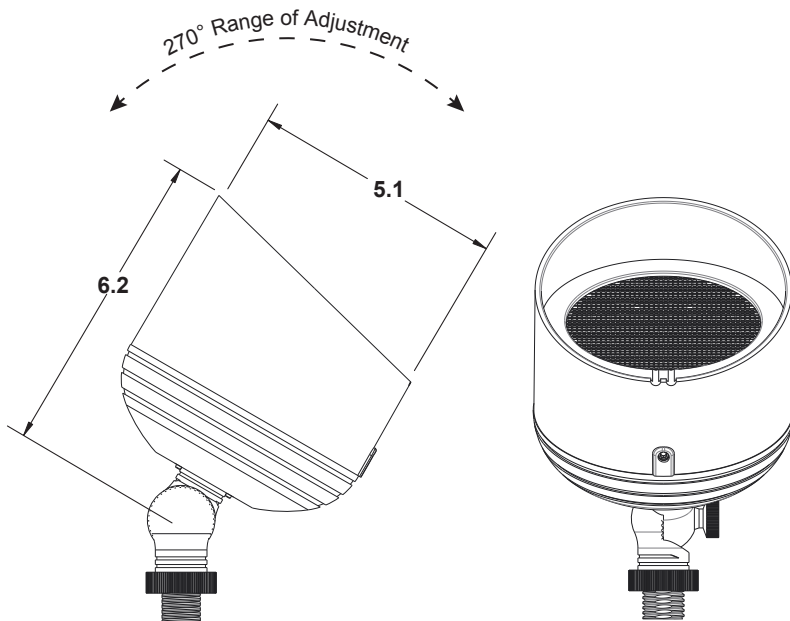

PRODUCT SPECIFICATIONS

PROJECT:	
MODEL #:	
LAMP(S):	
NOTES:	

Specifications:

- Solid cast brass construction
- Machined brass thumb screw
- High temperature LED *FLEX-FIT™* lamp retainer
- PAR36 screw terminal lamp connection
- Premium grade direct burial cable
- Complete lens set included
- 13W max. LED lamp / 50W max. halogen
- Large Stabilizer mounting stake included
- Weathered brass finish standard
- Limited lifetime warranty

Light Distribution Cones:

LED-13W-CPFL27K

	Illuminance at a Distance			
	Center Beam fc	Beam Width		
4.3ft	47.9 fc	3.1 ft	3.1 ft	
8.7ft	11.7 fc	6.3 ft	6.2 ft	
13.0ft	5.24 fc	9.4 ft	9.2 ft	
17.3ft	2.96 fc	12.5 ft	12.3 ft	
21.7ft	1.88 fc	15.6 ft	15.4 ft	
26.0ft	1.31 fc	18.7 ft	18.5 ft	

■ Vert. Spread: 39.6°
■ Horiz. Spread: 39.1°

LED-13W-CPFL30K

	Illuminance at a Distance			
	Center Beam fc	Beam Width		
4.3ft	41.3 fc	3.5 ft	3.5 ft	
8.7ft	10.1 fc	7.0 ft	7.0 ft	
13.0ft	4.51 fc	10.5 ft	10.4 ft	
17.3ft	2.55 fc	14.0 ft	13.9 ft	
21.7ft	1.62 fc	17.5 ft	17.4 ft	
26.0ft	1.13 fc	21.0 ft	20.9 ft	